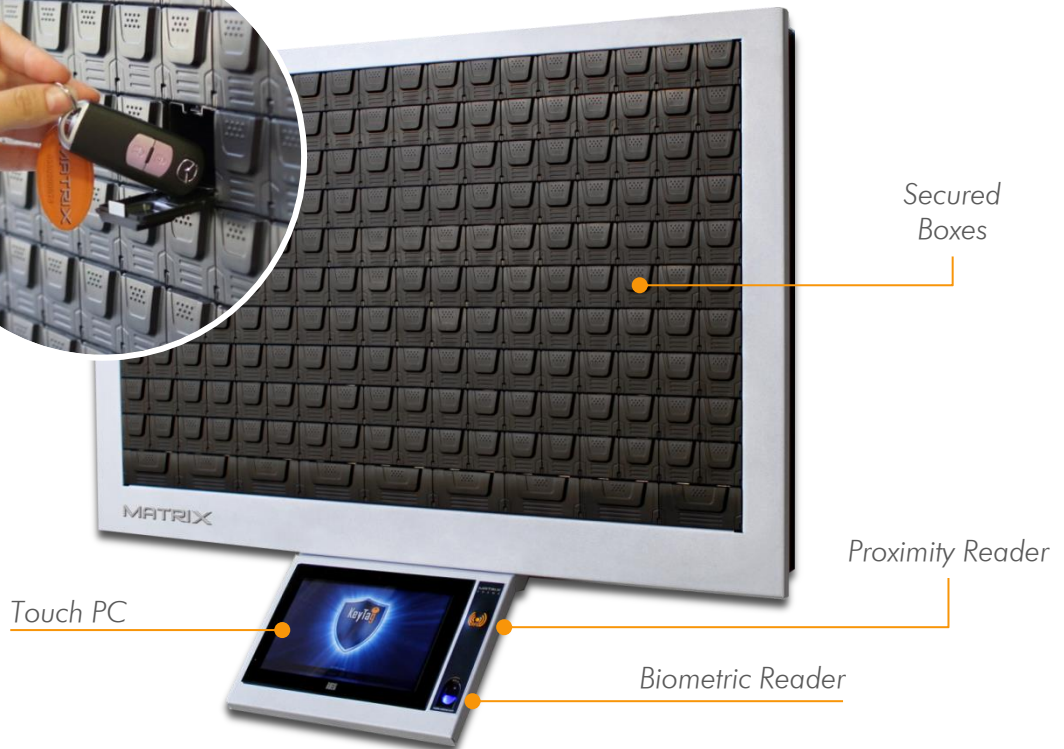

MATRIX

Leading innovation

MATRIX FRAME

A new generation of
secured key control systems

CONTROL YOUR KEYS

PROTECT YOUR ASSETS!

MATRIX FRAME

The new MATRIX FRAME / FRAME MINI models are an advanced key control systems which offers maximum security in a luxuries design

Unlike other systems where anyone who opens the front door can tamper or steal any key in the cabinet, MATRIX protects each key in a separate locked compartment with no ability to access without manager permissions

In addition, every operation made is video recorded for future monitoring

MATRIX software contains highly advanced and unique features allowing you to stay in full control over keys usage within your organization

The system arrives with a large 10.1" touch monitor and voice guidance as standard making the operation extremely easy

- ✓ Sealed compartments
- ✓ Video records
- ✓ Real time alerts

- ✓ Voice guidance
- ✓ Remote connection
- ✓ DMS integration