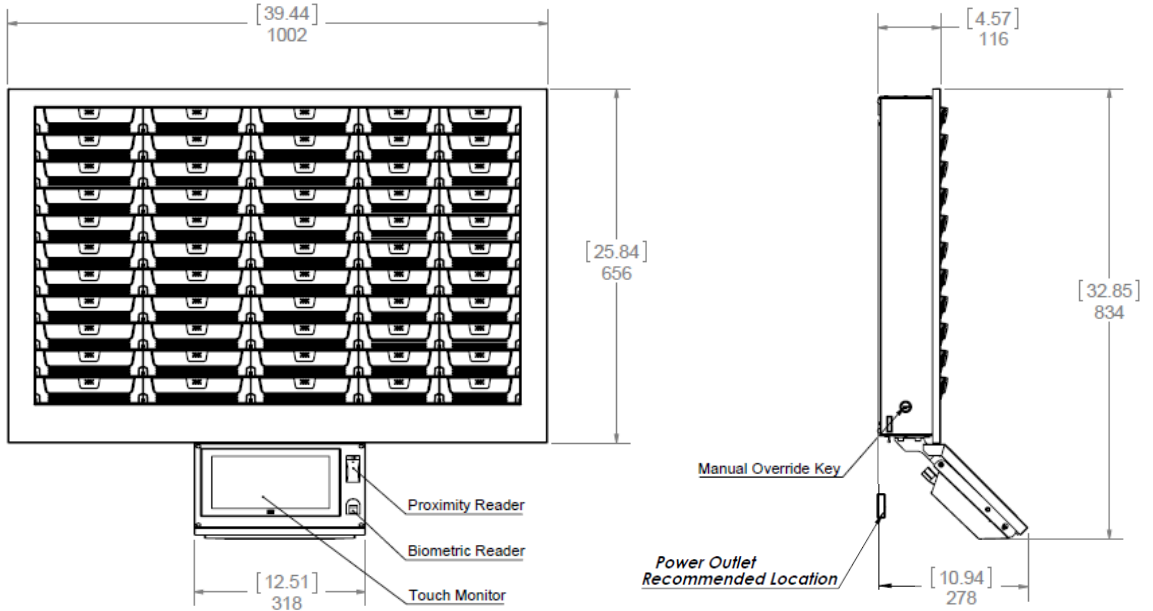

SYSTEM SPECIFICATION

	FRAME MINI	FRAME
Dimensions (WxHxD):	27.6x19.9x4.6 inch (70.2x50x11.6 cm)	39.8x26x4.6 inch (100x66x11.6cm)
Weight	61.7 lbs (28kg)	79 lb. (36kg)
Monitor	10.1" panel PC	
Operating system	Win 7	
Mounting	Panel bracket (supplied)	
Manual override	Included	
Color	Black and silver	
Safety & EMC	FCC, CE	
Power	110-230V	
Optional	reader / video camera / UPS Biometric reader / RFID	
Configurations	32 / 48 / 96 Keys	66 / 99 / 198 Keys

Installation requirements

- One power outlet (110-230V)
- Internet connection
(optional for online mode)

FRAME MINI

32 / 48 / 96 keys

FRAME

66 / 99 / 198 keys

SYSTEM LAYOUT

FRAME