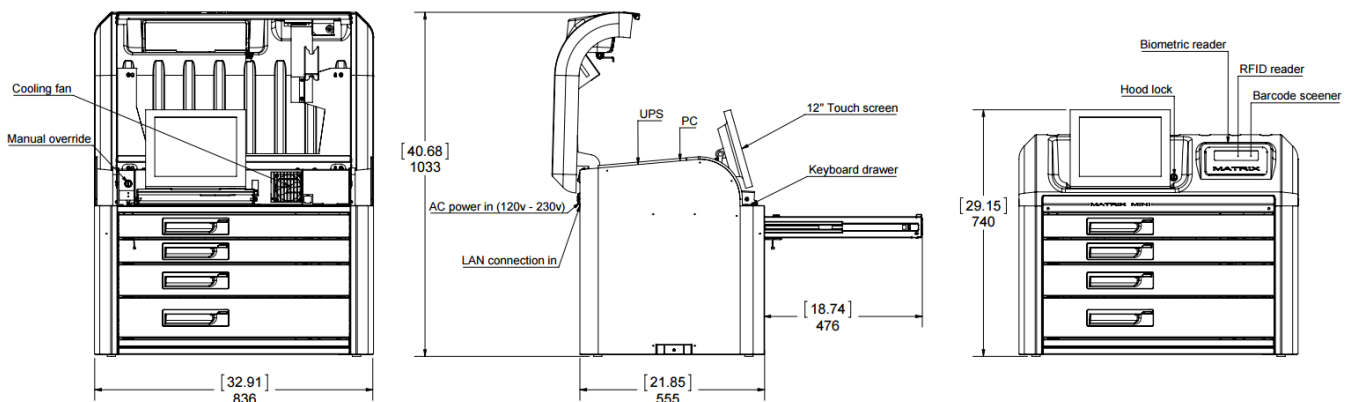

SYSTEM SPECIFICATION

Dimensions (WxHxD): 33x29x22 inches (84x74x56cm)

Weight: up to 320 ILS (145 kg)

Monitor: 15"

PC: HP

UPS (included)

Operating system: Win 7

2x USB 3.0

2 x USB 2.0

Internet connection (RJ-45)

Manual override

Color: Black and silver

Power: 110-230V

Safety & EMC: UL, CE

Optional: Biometric reader / RFID reader / video camera

Bin size (100A for keys): 3.9x1.5x1.6 inch (100x39x42mm)

18 additional bins size optional

Installation requirements

Table for 350 ILS (160 kg) / MATRIX Trolley (optional)

One power outlet (110-230V)

Internet connection (for online mode)